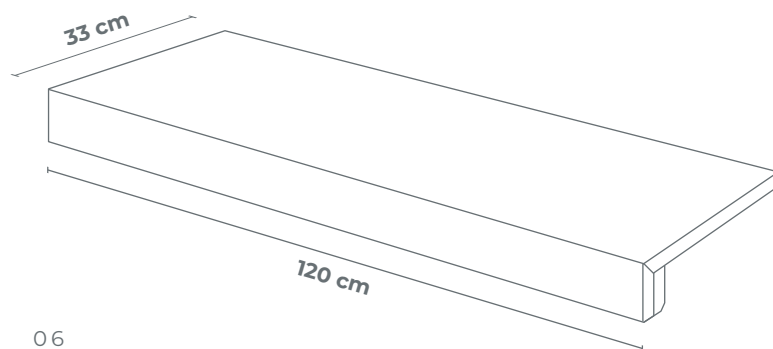

Le scale sono spesso vere e proprie protagoniste dell'architettura e la spina dorsale dello spazio; per questa ragione NovaBell ha progettato elementi ceramici capaci di modellarsi con estrema precisione e rigore.

I gradini con larghezza 120 cm sono perfezionati in ogni dettaglio e possiedono vantaggi impareggiabili: completano le pavimentazioni facilitando la messa in opera sul massetto, sono coordinati al resto delle superfici e le loro dimensioni corrispondono agli standard progettuali.

Stairs are often standout architectural features and the backbone of a space; consequently, NovaBell has designed ceramic elements that can be modelled with extreme precision and rigour. **120 cm-wide steps are perfected in every detail and offer incomparable advantages: they complete the flooring, facilitating installation on screed, they are coordinated with the rest of the surfaces and their dimensions correspond to design standards.**

Les escaliers forment bien souvent l'élément clou de l'architecture, mais un point faible au niveau de l'encombrement. Pour cette raison, NovaBell a mis au point des produits céramiques à même de s'adapter avec extrême précision et rigueur. **Les marches de 120 cm de large sont peaufinées dans les moindres détails et comportent des avantages sans pareils : elles complètent les revêtements de sol en simplifiant la pose sur chape, elles sont coordonnées au reste des surfaces et leurs dimensions sont conformes aux standards de la conception.**

Eine Treppe ist oft das markanteste Element einer architektonischen Gestaltung und durchzieht den Raum wie ein Rückgrat. Aus diesem Grund hat NovaBell keramische Elemente entwickelt, die sich dieser Form mit äußerster Präzision anpassen. **Die Stufen mit einer Breite von 120 cm sind bis ins kleinste Detail durchdacht und besitzen außergewöhnliche Vorteile: Sie bilden den Abschluss von Bodenbelägen und erleichtern den Einbau auf dem Estrich, sie sind auf die übrigen Oberflächen abgestimmt und ihre Abmessungen entsprechen den Planungsstandards.**