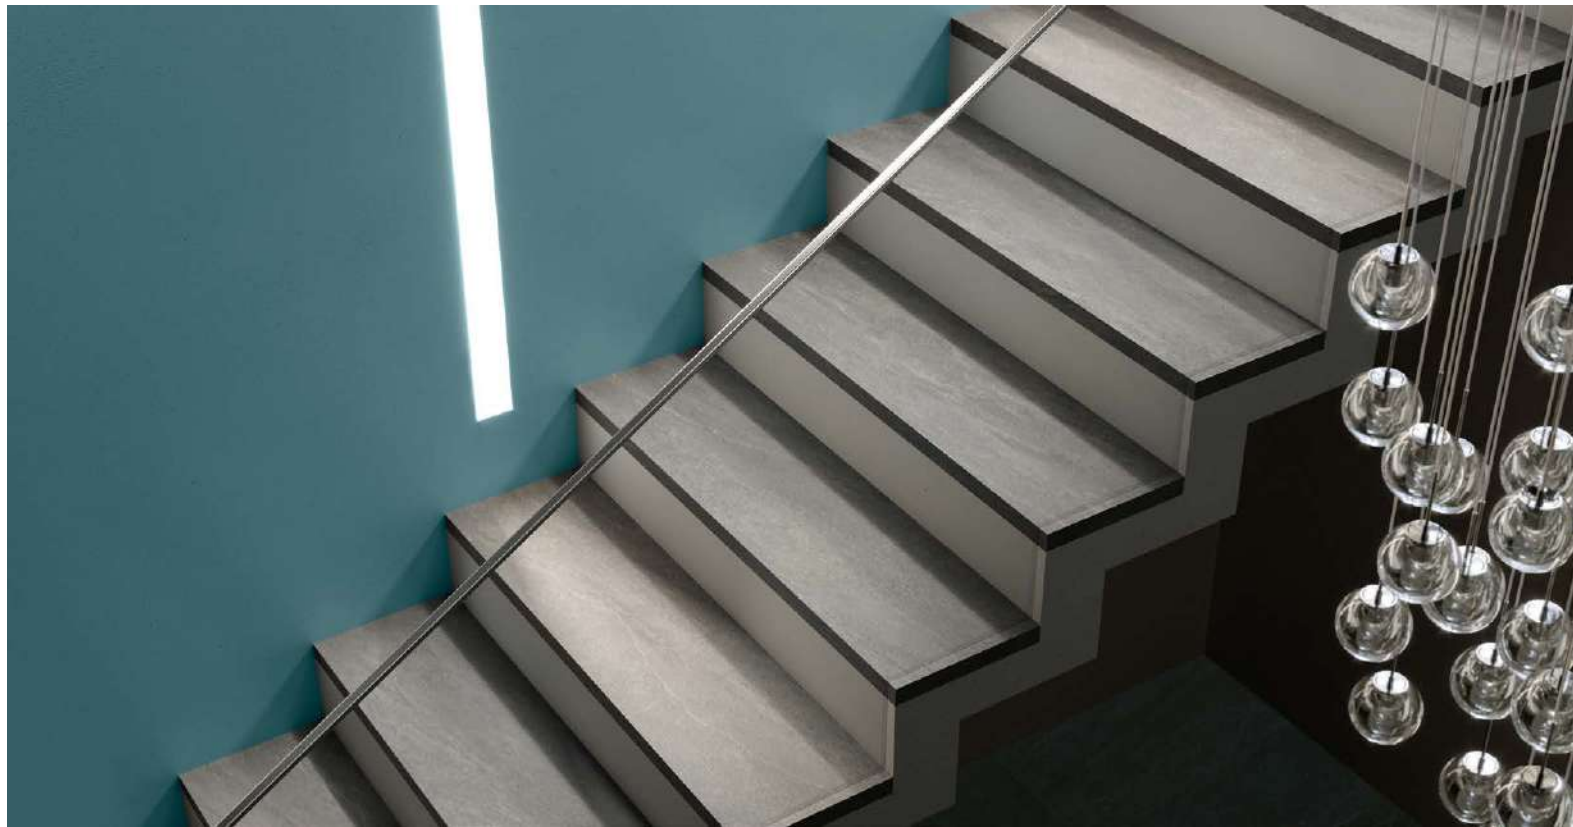

Le scale sono spesso vere e proprie protagoniste dell'architettura e la spina dorsale dello spazio; per questa ragione NovaBell ha progettato elementi ceramici capaci di modellarsi con estrema precisione e rigore.

I gradini con larghezza 120 cm sono perfezionati in ogni dettaglio e possiedono vantaggi impareggiabili: completano le pavimentazioni facilitando la messa in opera sul massetto, sono coordinati al resto delle superfici e le loro dimensioni corrispondono agli standard progettuali.

Stairs are often standout architectural features and the backbone of a space; consequently, NovaBell has designed ceramic elements that can be modelled with extreme precision and rigour. **120 cm-wide steps are perfected in every detail and offer incomparable advantages: they complete the flooring, facilitating installation on screed, they are coordinated with the rest of the surfaces and their dimensions correspond to design standards.**

Les escaliers forment bien souvent l'élément clou de l'architecture, mais un point faible au niveau de l'encombrement. Pour cette raison, NovaBell a mis au point des produits céramiques à même de s'adapter avec extrême précision et rigueur. **Les marches de 120 cm de large sont peaufinées dans les moindres détails et comportent des avantages sans pareils : elles complètent les revêtements de sol en simplifiant la pose sur chape, elles sont coordonnées au reste des surfaces et leurs dimensions sont conformes aux standards de la conception.**

Eine Treppe ist oft das markanteste Element einer architektonischen Gestaltung und durchzieht den Raum wie ein Rückgrat. Aus diesem Grund hat NovaBell keramische Elemente entwickelt, die sich dieser Form mit äußerster Präzision anpassen. **Die Stufen mit einer Breite von 120 cm sind bis ins kleinste Detail durchdacht und besitzen außergewöhnliche Vorteile: Sie bilden den Abschluss von Bodenbelägen und erleichtern den Einbau auf dem Estrich, sie sind auf die übrigen Oberflächen abgestimmt und ihre Abmessungen entsprechen den Planungsstandards.**