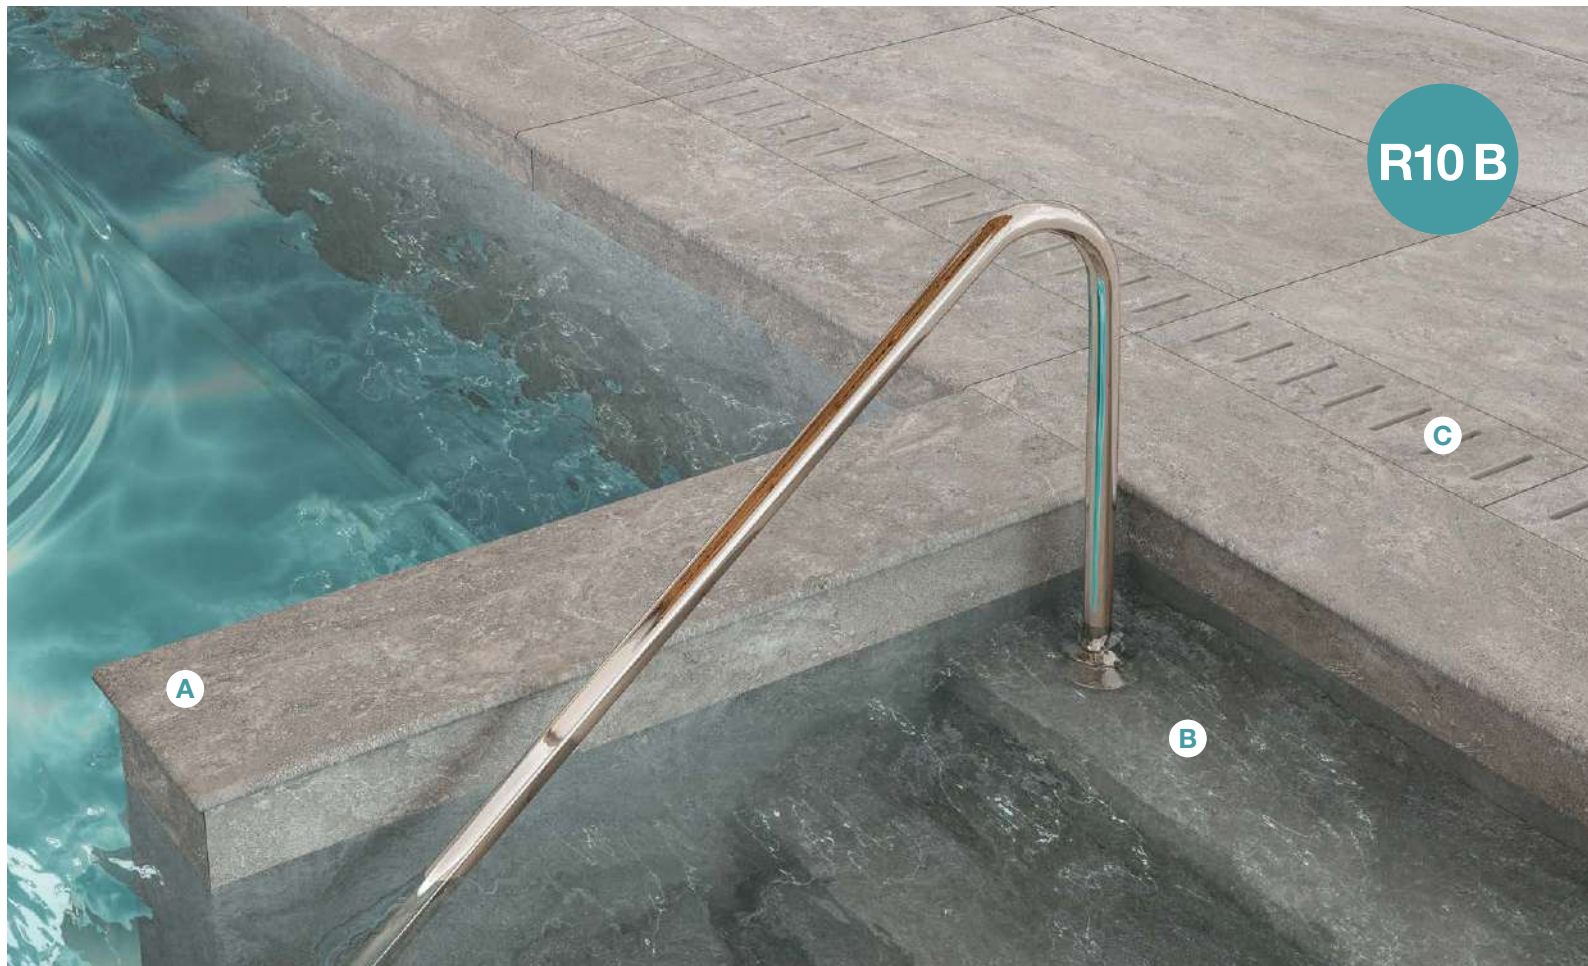

R10 B

A

C

B

DAILY SAFETY AND BEAUTY.

The constant investment in technology and research offers all industry professionals an R10 B-certified surface, perfect for all public and retail spaces requiring a high product quality level that boasts unparalleled performance and a wealth of accessories for impeccable finishes.

I costanti investimenti rivolti a tecnologia e ricerca, consegnano a tutti i professionisti del settore, una superficie certificata R10 B, perfetta per tutti gli spazi pubblici e retail che esigono un alto livello qualitativo del prodotto con performance impareggiabili e ricchezza di accessori per finiture impeccabili.