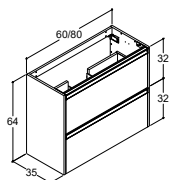

Integreret greb

Hvid mat, sort greb
Natur eg, sort greb
Brun eg, sort greb
Valgfri farve*