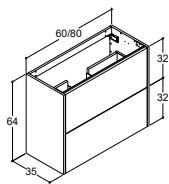

CLASSIC VASKESKABE - DYBDE 35 CM

64 CM HØJE VASKESKABE MED AFLØBSUDSKÆRING I ØVERSTE SKUFFE

Glat front

Hvid mat
Natur eg
Brun eg
Sand mat
Lyseblå mat
Valgfri farve*