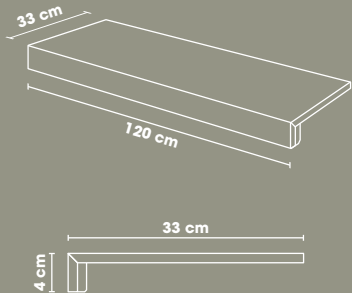

_Steps are perfected in every details.

Il gres porcellanato NovaBell è dotato di un alto valore funzionale ed estetico.

Dalle pavimentazioni ai pezzi speciali per le scale, Eiche riveste tutte le superfici con una coordinazione impeccabile.